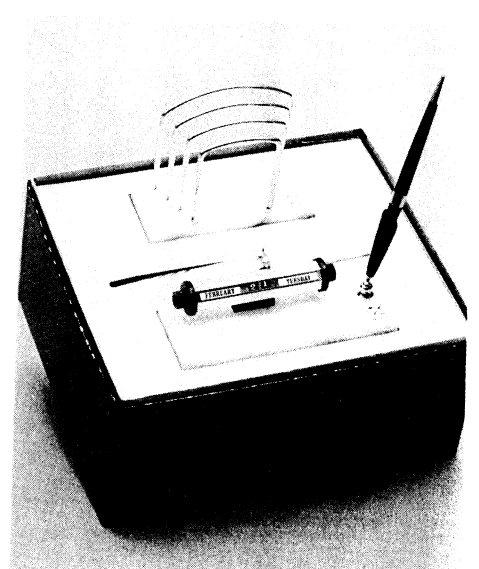

308 - 256C CALENDAR PEN — 51 RACK
42 OPENER

1203 - 256PC OCTAGONAL ROLL CALENDAR
PEN — 52 RACK — 42 OPENER